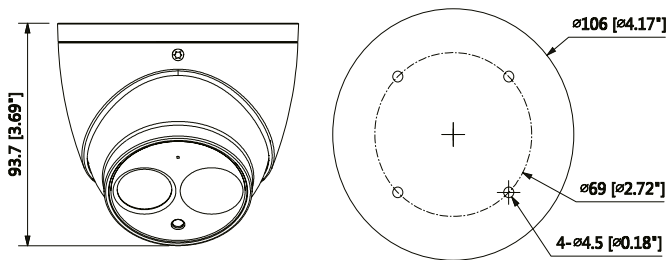

Environmental

Operating Conditions	-30° C ~ +60° C (-22° F ~ +140° F) / Less than 95% RH
Storage Conditions	-30° C ~ +60° C (-22° F ~ +140° F) / Less than 95% RH
Ingress Protection	IP67
Vandal Resistance	N/A

Construction

Casing	Metal
Dimensions	Ø106mm×93.7mm (4.17"×3.69")
Net Weight	0.47Kg (1.04lb)
Gross Weight	0.65Kg (1.43lb)

Accessories

Optional:

Dimensions (mm/inch)

Junction Mount	Pole Mount
PFA130-E	PFB204W + PFA152-E
Wall Mount	
PFB204W