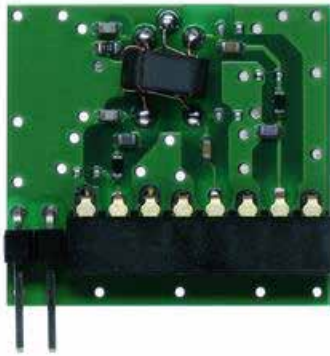

WISI XM 25 0131

Output tap pluggable

Description

WISI Communications GmbH & Co. KG

Wilhelm-Sihn-Str. 5-7
75223 Niefern - Oeschelbronn, Germany

Phone: +49 7233 66-280, Fax: -350
E-Mail: export@wisi.de

Technical Modifications reserved. WISI cannot be held liable for any printing error. 7. Juni 2016, 3:05 nachm.