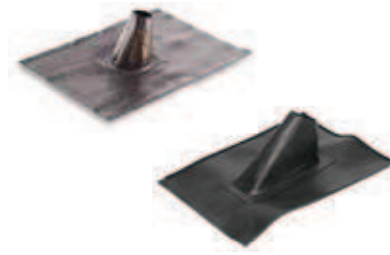

Aerials - SAT dishes

Aerial accessories

Mechanical accessories

▶ RALLA TRIS

▶ CONTROPIASTRA

▶ TEGOLA...

▶ CAPPUCCIO PVC

Item	Code	Description	Packaging Pcs
RALLA TRIS	287289	Belt 20x3, for Ø 25÷45 mm. Electrolytic zinc coating.	100
TENDIFILO	287290	Tension disks M90, for wire Ø 5mm max. Electrolytic zinc coating.	100
CONTROPIASTRA	287291	Guard plate for ZN PM EMILIA. Hot-dipped zinc coating.	1
TEGOLA PVC	287292	PVC tile for max Ø 60mm	30
TEGOLA PIOMBO	287293	Lead tile for max Ø 60mm	5
CAPPUCCIO PVC	287294	PVC cap for Ø 40÷80 mm	1

Aerial accessories

Mechanical accessories for satellite dishes

▶ SUP UNIVERSAL

▶ SUP MURO..

▶ SUP CURVO

▶ BA914

Item	Code	Description	Packaging Pcs
SUP UNIVERSAL	287264	Universal dish bracket Ø 40x1,4mm. Hot-dipped zinc coating.	15
SUP MURO26	287265	Wall bracket dist. 26 cm Ø 40x1,4mm. Hot-dipped zinc coating.	20
SUP MURO46	287266	Wall bracket dist. 46 cm Ø 40x1,4mm. Hot-dipped zinc coating.	10
SUP CURVO180G	287267	Elbow shaped bracket Ø 30x60mm. Tube Ø 40x1,4mm. Hot-dipped zinc coating.	8