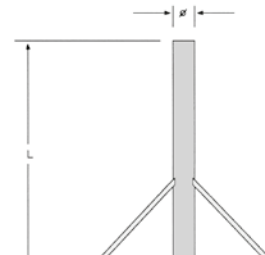

Aerials - SAT dishes

Aerial accessories

Mechanical accessories

▶ RALLA TRIS

▶ CONTROPIASTRA

▶ TEGOLA...

▶ CAPPUCCIO PVC

Item	Code	Description	Packaging Pcs
RALLA TRIS	287289	Belt 20x3, for Ø 25÷45 mm. Electrolytic zinc coating.	100
TENDIFILO	287290	Tension disks M90, for wire Ø 5mm max. Electrolytic zinc coating.	100
CONTROPIASTRA	287291	Guard plate for ZN PM EMILIA. Hot-dipped zinc coating.	1
TEGOLA PVC	287292	PVC tile for max Ø 60mm	30
TEGOLA PIOMBO	287293	Lead tile for max Ø 60mm	5
CAPPUCCIO PVC	287294	PVC cap for Ø 40÷80 mm	1

Aerial accessories

Mechanical accessories for satellite dishes

▶ SUP UNIVERSAL

▶ SUP MURO..

▶ SUP CURVO

▶ BA914

Item	Code	Description	Packaging Pcs
SUP UNIVERSAL	287264	Universal dish bracket Ø 40x1,4mm. Hot-dipped zinc coating.	15
SUP MURO26	287265	Wall bracket dist. 26 cm Ø 40x1,4mm. Hot-dipped zinc coating.	20
SUP MURO46	287266	Wall bracket dist. 46 cm Ø 40x1,4mm. Hot-dipped zinc coating.	10
SUP CURVO180G	287267	Elbow shaped bracket Ø 30x60mm. Tube Ø 40x1,4mm. Hot-dipped zinc coating.	8

Item	Code	Description	Fig.	Ø mm	L cm	H cm	Mast bracket mm	Packaging Pcs	Weight Kg
BA914	280674	Base for dish mount	1e	76	100	-	-	1	13

* Use STF kit for mast installation.